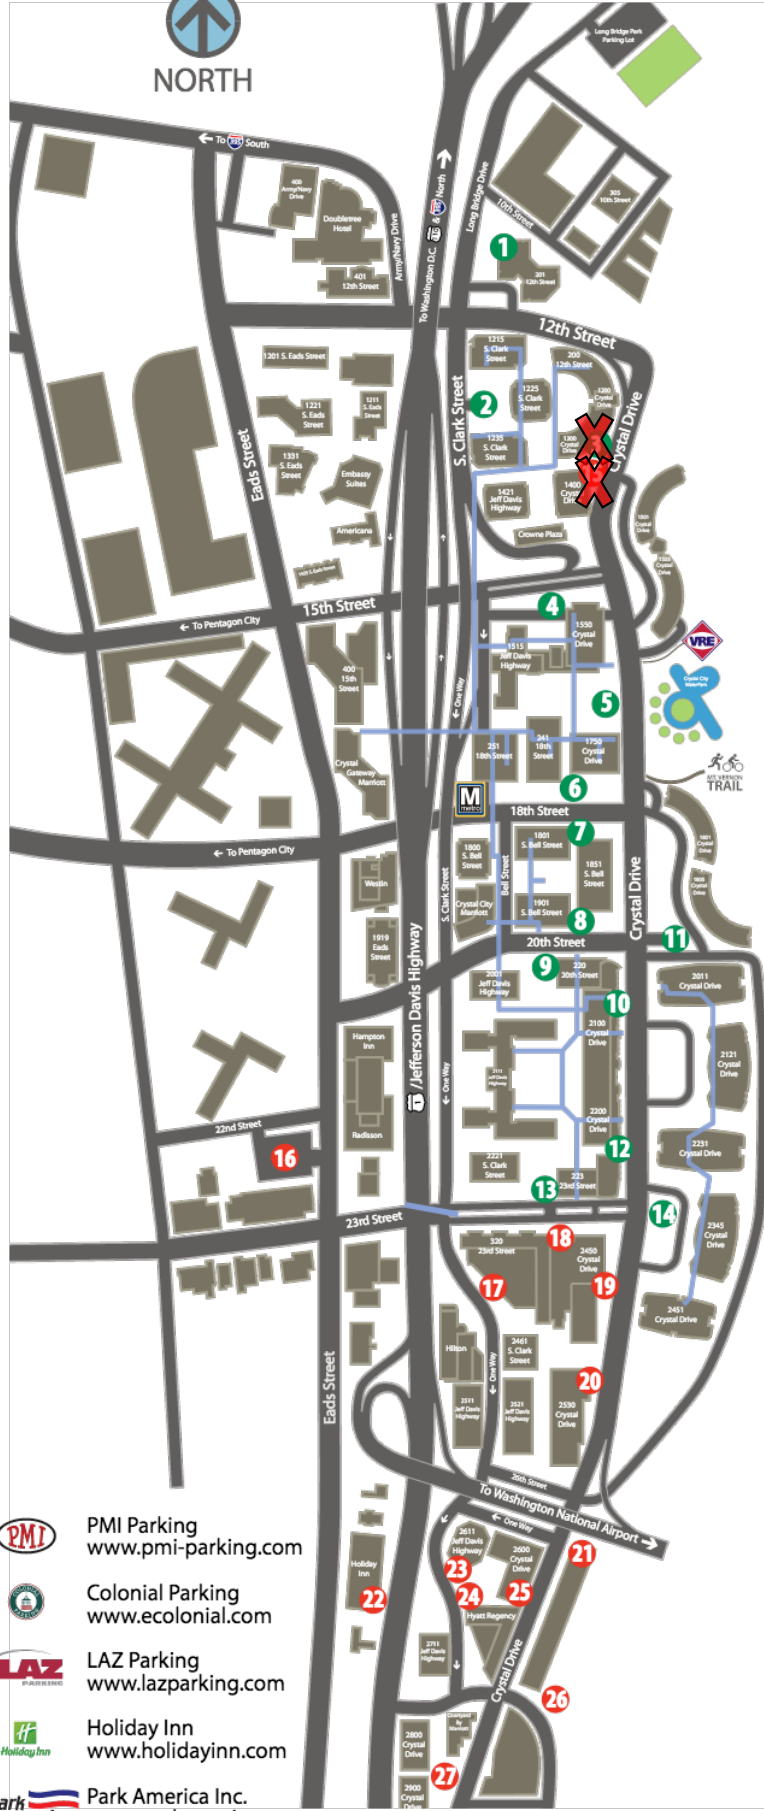

Free Event Parking
1705 Crystal City Drive

CHALLENGE RIDE

SATURDAY, JUNE 3, 2023

**THE ARMED FORCES
CYCLING CLASSIC**

PROUDLY BROUGHT TO YOU BY THE BOEING COMPANY

Recommended Garage Parking

There is plenty of free parking in the Crystal City Garage (just remember the low clearance. Access will be available to the lots:

- 1** 201 12th Street
Entrance located on Long Bridge Drive
- 4** Crystal City Shops at 1750
15th Street Entrance
- 5** Crystal City Shops at 1750
Crystal Drive Entrance
- 6** Crystal City Shops at 1750
18th Street Entrance

FREE Entry After 4PM Weekdays
All Day Weekends and Holidays
Standard Rates Apply

- 1 201 12th Street
Long Bridge Drive Entrance
- 2 1225 S. Clark Street
- ~~3~~ 1350 Crystal Drive
- 4 Crystal City Shops at 1750
15th Street Entrance
- 5 Crystal City Shops at 1750
Crystal Drive Entrance
- 6 Crystal City Shops at 1750
18th Street Entrance
- 7 1851 S. Bell Street
18th Street Entrance
- 8 1851 S. Bell Street
20th Street Entrance
- 9 Crystal City Shops
220 20th Street
- 10 Crystal City Shops at 2100
2100 Crystal Drive
Permit Only Until 4PM
- 11 2011 Crystal Drive
- 12 Crystal City Shops at 2200
2200 Crystal Drive
Permit Only Until 4PM
- 13 Crystal City Shops
223 23rd Street
Permit Only Until 4PM
- 14 Crystal City Shops at 2345
2345 Crystal Drive
- Applicable Rates Apply**
- ~~15~~ 1400 Crystal Drive
- 16 Surface Lot at 2200 S. Eads Street: Self Service
- 17 Buchanan Shops & Dining
- 18 Century Building Parking
320 23rd Street South
- 19 Century Building Parking
2450 Crystal Drive
- 20 2530 Crystal Drive
- 21 Potomac One Parking
2733 Crystal Drive
- 22 Holiday Inn Parking
2650 Jefferson Davis Highway
- 23 Concord Parking
2611 Jefferson Davis Highway
- 24 Surface Lot at 2711 Jefferson Davis Highway
- 25 Concord Parking
2600 Crystal Drive
- 26 Potomac Two Parking
Potomac Avenue
- 27 Potomac Gateway: 2800 Crystal Drive

Recommended Parking
(after 8am)