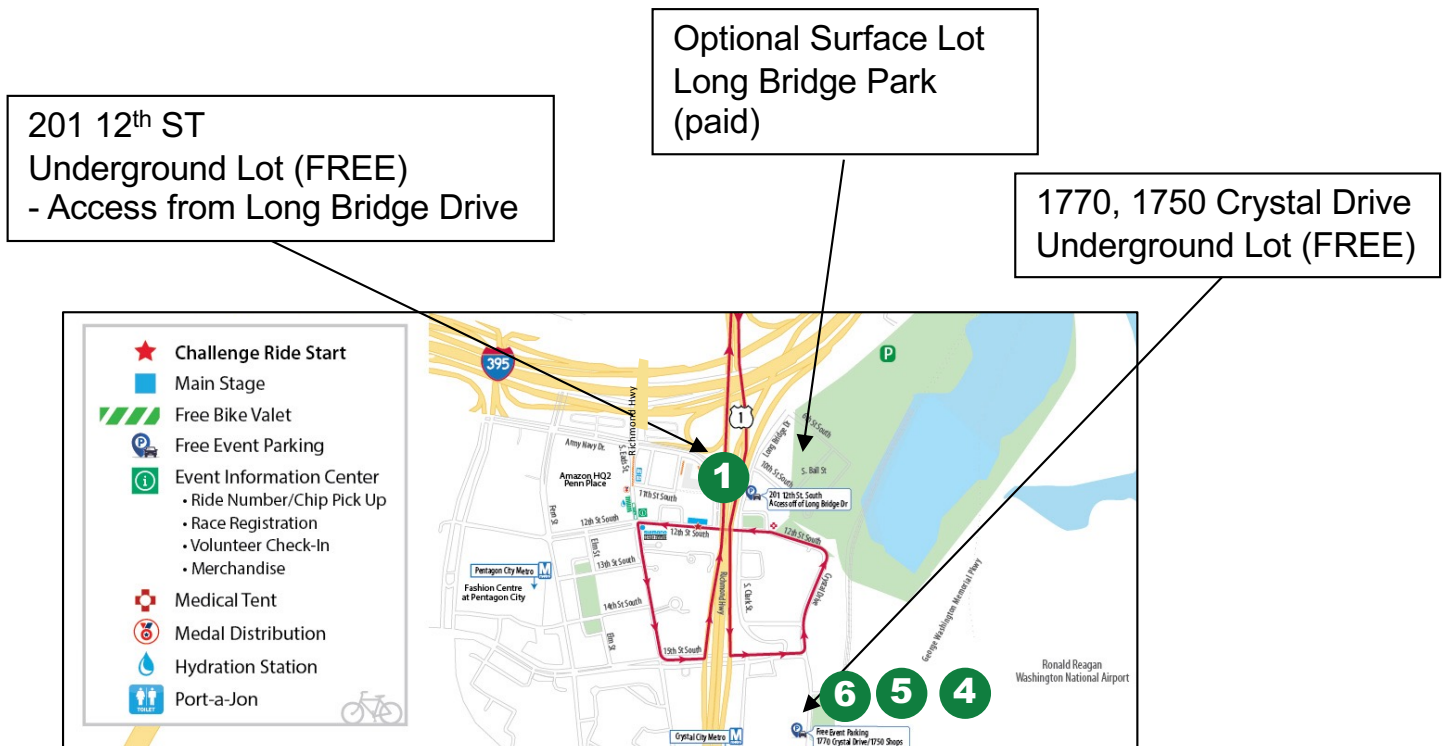

Free Event Parking
1705 Crystal City Drive

CHALLENGE RIDE

SATURDAY, JUNE 3, 2023

**THE ARMED FORCES
CYCLING CLASSIC**

PROUDLY BROUGHT TO YOU BY THE BOEING COMPANY

Recommended Garage Parking

There is plenty of free parking in the Crystal City Garage (just remember the low clearance. Access will be available to the lots:

- 1** 201 12th Street
Entrance located on Long Bridge Drive
- 4** Crystal City Shops at 1750
15th Street Entrance
- 5** Crystal City Shops at 1750
Crystal Drive Entrance
- 6** Crystal City Shops at 1750
18th Street Entrance

FREE Entry After 4PM Weekdays
All Day Weekends and Holidays
Standard Rates Apply

- 1 201 12th Street
Long Bridge Drive Entrance
- 2 1225 S. Clark Street
- ~~3~~ 1350 Crystal Drive
- 4 Crystal City Shops at 1750
15th Street Entrance
- 5 Crystal City Shops at 1750
Crystal Drive Entrance
- 6 Crystal City Shops at 1750
18th Street Entrance
- 7 1851 S. Bell Street
18th Street Entrance
- 8 1851 S. Bell Street
20th Street Entrance
- 9 Crystal City Shops
220 20th Street
- 10 Crystal City Shops at 2100
2100 Crystal Drive
Permit Only Until 4PM
- 11 2011 Crystal Drive
- 12 Crystal City Shops at 2200
2200 Crystal Drive
Permit Only Until 4PM
- 13 Crystal City Shops
223 23rd Street
Permit Only Until 4PM
- 14 Crystal City Shops at 2345
2345 Crystal Drive
- Applicable Rates Apply**
- ~~15~~ 1400 Crystal Drive
- 16 Surface Lot at 2200 S. Eads Street: Self Service
- 17 Buchanan Shops & Dining
- 18 Century Building Parking
320 23rd Street South
- 19 Century Building Parking
2450 Crystal Drive
- 20 2530 Crystal Drive
- 21 Potomac One Parking
2733 Crystal Drive
- 22 Holiday Inn Parking
2650 Jefferson Davis Highway
- 23 Concord Parking
2611 Jefferson Davis Highway
- 24 Surface Lot at 2711 Jefferson Davis Highway
- 25 Concord Parking
2600 Crystal Drive
- 26 Potomac Two Parking
Potomac Avenue
- 27 Potomac Gateway: 2800 Crystal Drive

Recommended Parking
(after 8am)