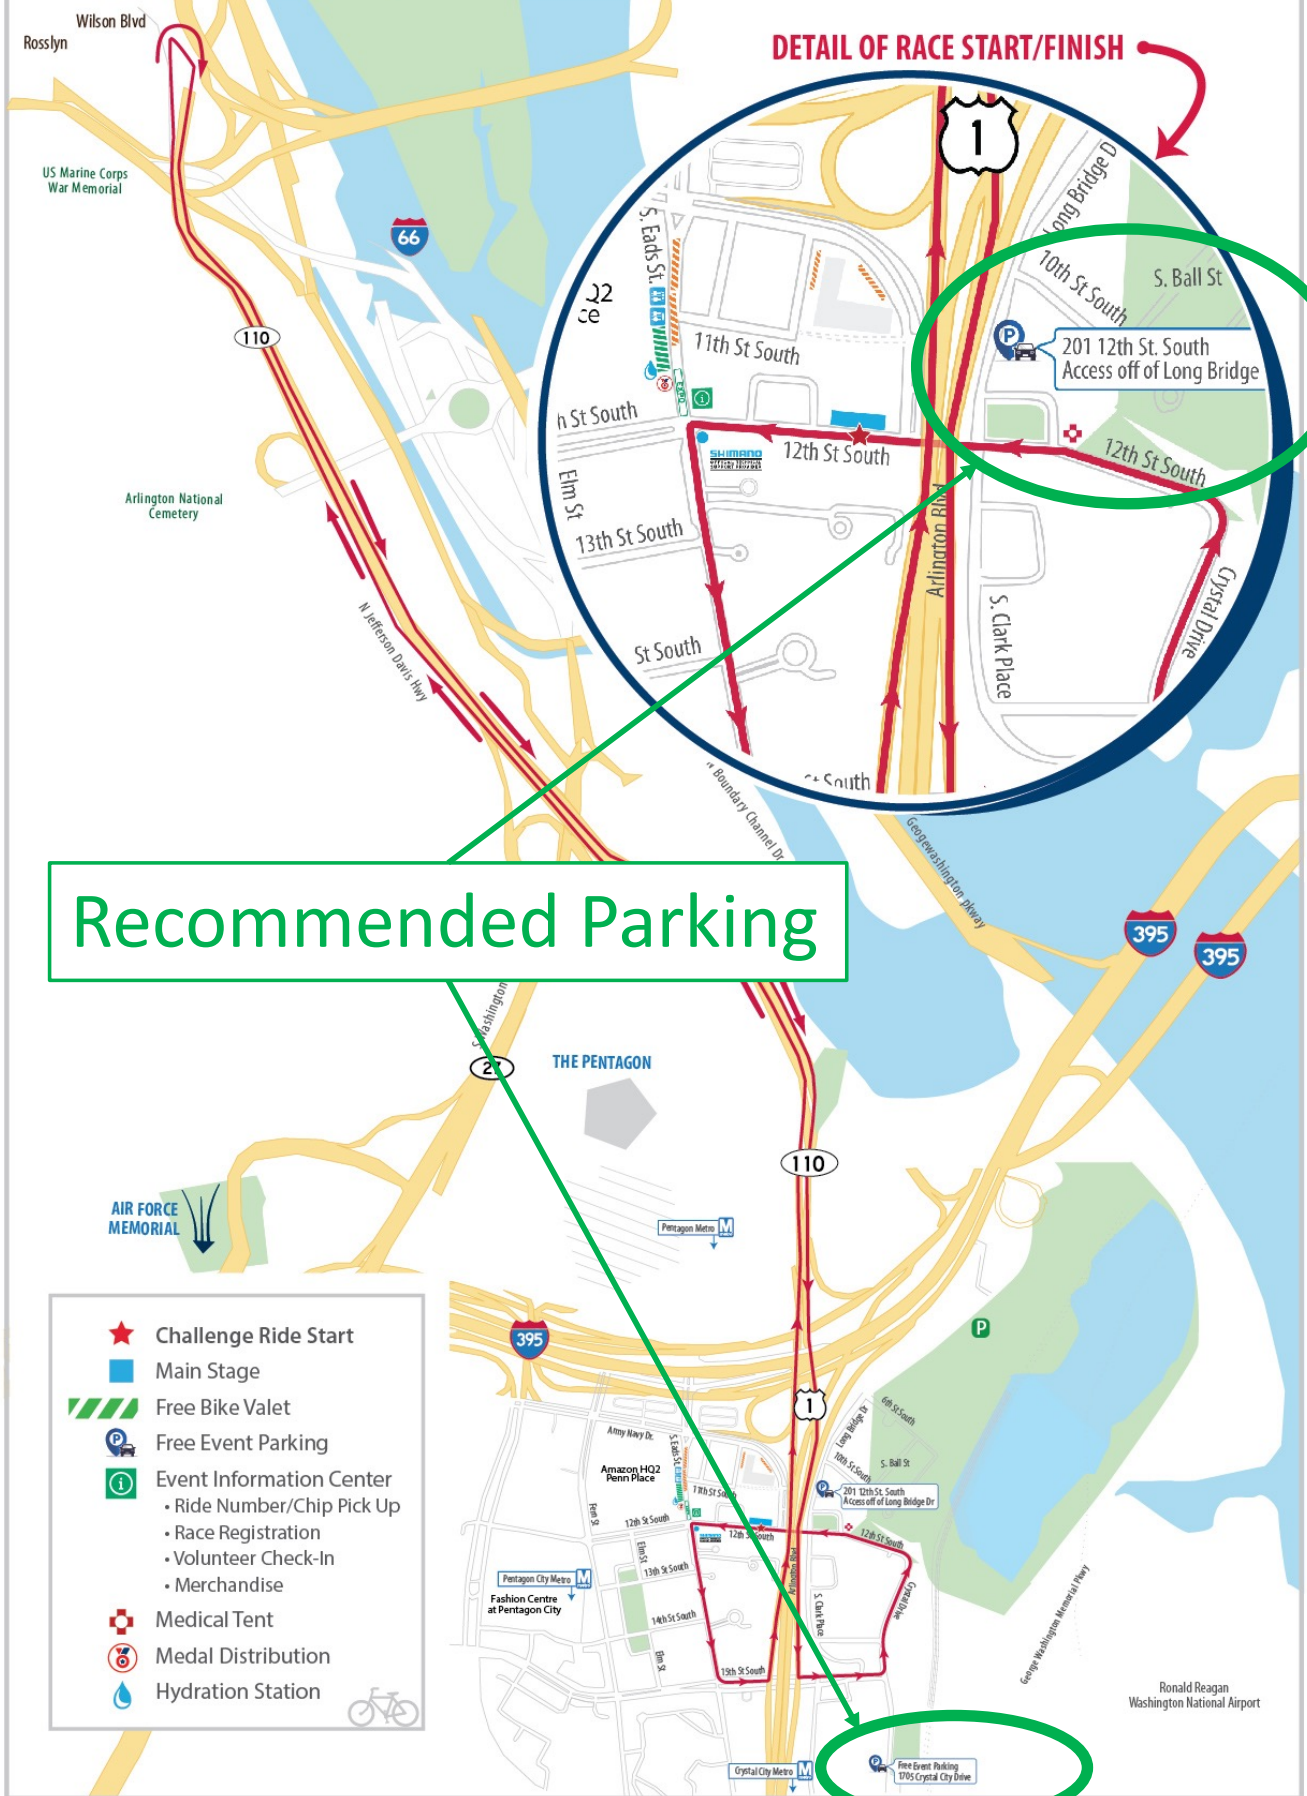

CHALLENGE RIDE

SATURDAY, JUNE 3, 2023

THE ARMED FORCES CYCLING CLASSIC

PROUDLY BROUGHT TO YOU BY THE BOEING COMPANY

DETAIL OF RACE START/FINISH

Recommended Parking

- ★ Challenge Ride Start
- Main Stage
- ▨ Free Bike Valet
- P Free Event Parking
- i Event Information Center
  - Ride Number/Chip Pick Up
  - Race Registration
  - Volunteer Check-In
  - Merchandise
- + Medical Tent
- ⊘ Medal Distribution
- 💧 Hydration Station

Free Event Parking
1705 Crystal City Drive